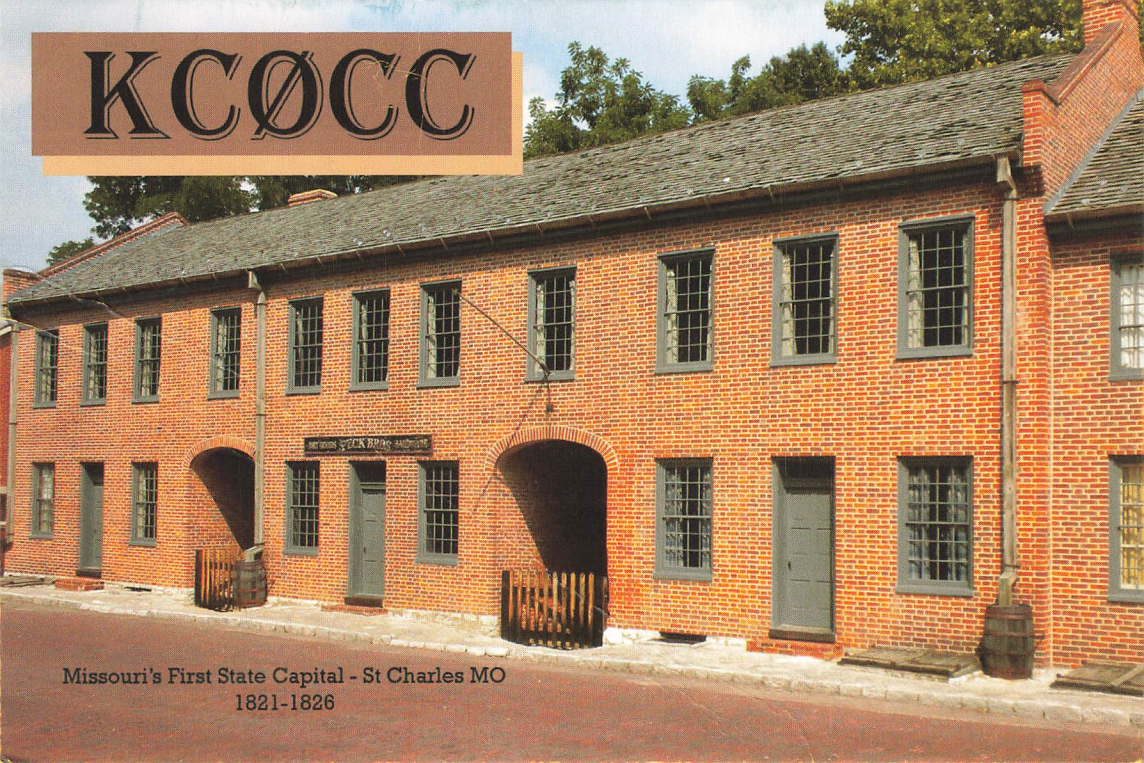

KCØCC

Missouri's First State Capital - St Charles MO
1821-1826

Henry "Joe" Wussler
1628 Lynncove Ln
Saint Charles, MO 63303
USA

St Charles County
Grid EM48Sss
kc0cc@arrl.net
OMISS 11472

Confirming QSO: N0EHX
2020-08-22 05:12 UTC
Band: 40m Mode: SSB
RST Sent: 59 Rcvd: 59

St. Charles